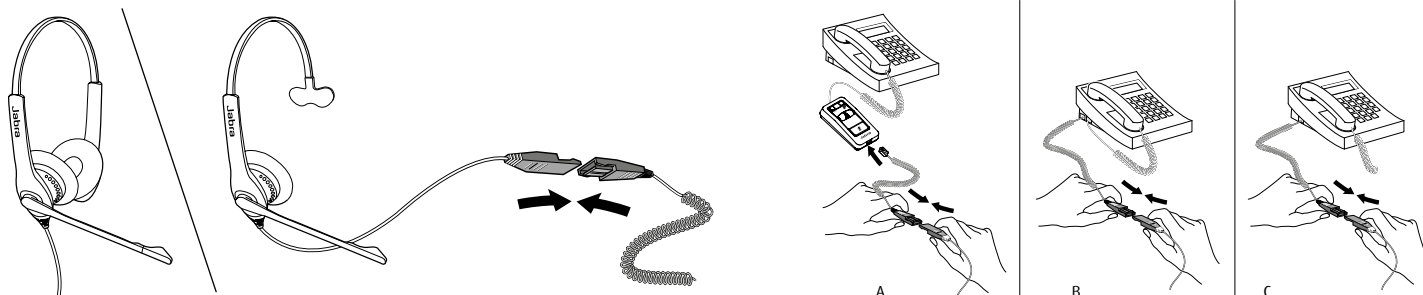

How to connect

Duo or mono available with QD connectivity (USB available)

QD connectivity