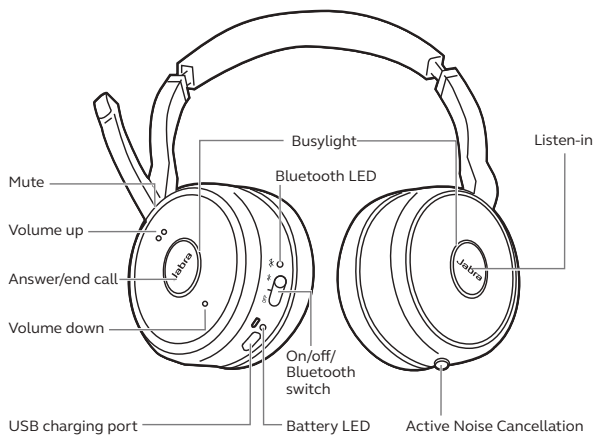

How to connect

PC

The headset and the USB dongle are pre-paired and ready for use.

Smartphone

Switch on Bluetooth pairing and then follow the voice-guided instructions in the headset.

How to use

Listen-in

Listen to your surroundings without taking off your headset.

Active Noise Cancellation

Eliminate unwanted background noise at the touch of a button.

Charging

Use the USB cable or charging stand. The charging stand should be plugged into a powered USB port on your PC, docking station, or wall charger.

It takes approx. 3 hours to fully charge the headset.

Features		Benefits	Jabra Evolve 75
Connectivity	Jabra Link 370 USB Adapter	Wireless range of up to 100 feet / 30 meters	■
	Dual Bluetooth® connectivity for PC, smartphone and Tablet	Dual Bluetooth® connectivity to two Bluetooth® devices at the same time	■
	USB cable	Use the headset for calls and music whilst charging at the same time	■
	Full compatibility with UC systems & VoIP clients	Seamless integration and call control with leading UC systems/PC softphones	■
Audio	HiFi Audio	Best-in-class sound performance including HiFi audio streaming	■
	Superior ANC	Eliminate background noise at the touch of a button	■
Ease of use	Rechargeable battery	Up to 15 hours battery life	■
	All day comfort	All-day comfort leather feel ear cushions and an on-the-ear wearing style for all day comfort	■
	Busylight	Integrated busylight on both ear cups acting as a do not disturb signal	■
	Volume controls	Speaker volume up/down on headset	■
	Discreet boomarm	Boom arm can be clipped into the headband when not on calls	■
	Listen-In	Easy to reach button on ear cup to hear announcements without removing the headset	■
Accessories	Charging stand*	Easy charging and docking comes with an optional charging stand to eliminate battery concerns	■