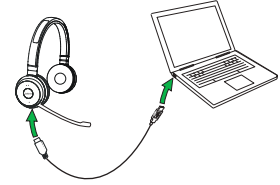

#### Jabra Evolve 65

- Freedom to multi-task
- Stay in the zone and avoid interruptions
- Always connected
- Convenient charging and storage
- All-day comfort
- Works with all leading UC platforms

## 01 How to connect

**Connect to PC (using Jabra Link 370)**  
 Plug the Jabra Link 370 dongle into a USB port on your PC. The headset and the Jabra Link 370 are already pre-paired.

**Connect to mobile device (using Bluetooth®)**  
 Wear the headset and hold (3 secs) the On/off/connect switch in the connect position until you hear the voice-guided instructions. The Bluetooth® indicator will flash blue.