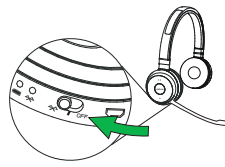

## 01 How to connect

**Connect to PC (using Jabra Link 370)**  
 Plug the Jabra Link 370 dongle into a USB port on your PC. The headset and the Jabra Link 370 are already pre-paired.

**Connect to mobile device (using Bluetooth®)**  
 Wear the headset and hold (3 secs) the On/off/connect switch in the connect position until you hear the voice-guided instructions. The Bluetooth® indicator will flash blue.