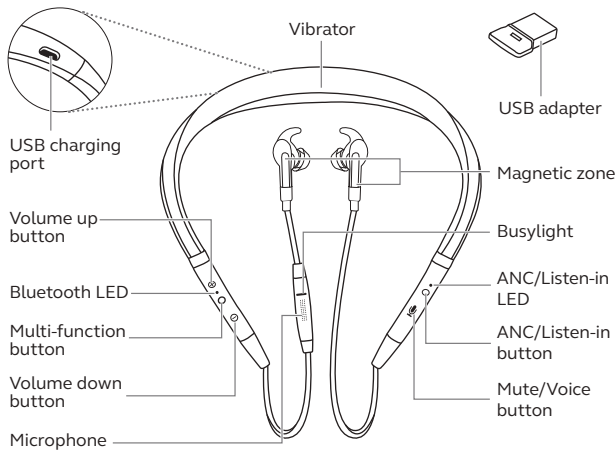

How to use

Busylight lets colleagues know you are not to be disturbed.