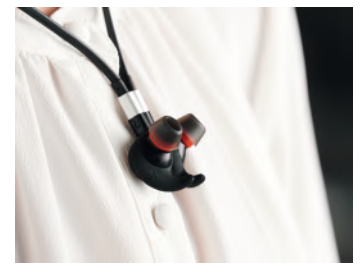

Smart controls for work and play.

Five buttons for quick control of calls and music, including a smart button for one-touch access to Siri® and Google Now™, and a vibrating neckband to give silent notifications.

Magnetic earbuds conveniently snap together when not in use.

	Features	Benefits	Jabra Evolve 75e
Connectivity	Jabra Link 370 USB Adapter	Wireless range of up to 100ft/30m with PCs	•
	Dual Bluetooth® connectivity for PC, smartphone and tablet	Connect two Bluetooth® devices at the same time	•
	Certifications	Skype for Business, Cisco, Avaya and more	•
Audio	Microphone	A three-microphone ambient noise cancellation technology	•
	Superior ANC	Eliminate background noise at the touch of a button	•
Ease of use	Rechargeable battery	Up to 14 hours of battery	•
	Magnets in earbuds	When the earbuds are connected, your music will pause or your call will be ended	•
	Busylight	Integrated busylight on microphone box acting as a do not disturb signal	•
	Audio Control	Answer/end call - Reject call - Volume control - Track control* - Play/pause music*	•
	Listen-in	Long press the ANC button to hear the outside world without taking off the earbud	•
	Accessories	2 pairs** of EarGels™ and 2 pairs** of EarWings	•