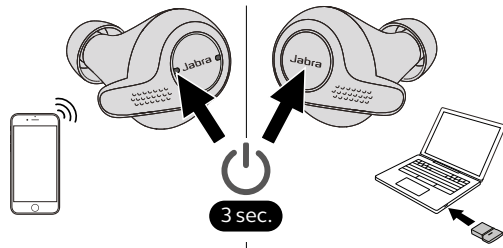

Digital Assistant-enabled. Voice commands made simple.

With the Evolve 65t you can instantly connect to Amazon Alexa, Siri®, or Google Assistant™**, allowing you to get the information you need – whether that be setting appointments, finding nearby events, having messages read back to you, or checking the weather.

* Refer to [Jabra.com/commercial-claims](https://www.jabra.com/commercial-claims)

At a glance:

Jabra Evolve 65t

- **Professional-grade sound. True wireless earbuds.** Superior true wireless call quality with 4-microphone technology. Skype for Business and UC-certified for professional sound on the go, 100% free of wires.
- **All-day power. Always connected.** Up to 5 hours battery on a single charge, and 15 hours with the included pocket-friendly charging case.
- **Blocks out disruptive background noise. On-the-go concentration.** Multiple fitting options provide a snug in-ear fit to help you focus.
- **Customizable equalizer for calls and music.** Personalize your call and music experience with a customizable equalizer in the Jabra Sound+ app.
- **Third-generation technology. Trusted, reliable connection.** Proven true wireless connectivity for reduced audio dropouts.
- **Voice Assistant-enabled. Voice commands made simple.** One-touch access to Amazon Alexa, Siri®, or Google Assistant™.**

**Operating system dependent

How to connect

Smartphone

Power on the earbuds and follow the voice instructions to pair to your smartphone. Install the Sound+ App.

Computer

Power on the earbuds and plug the Bluetooth adapter into your computer to connect. Install Jabra Direct.