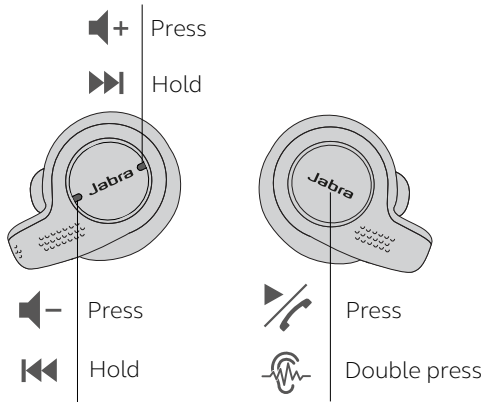

How to use

Professional-grade sound. Superior true wireless call quality with 4-microphone technology.