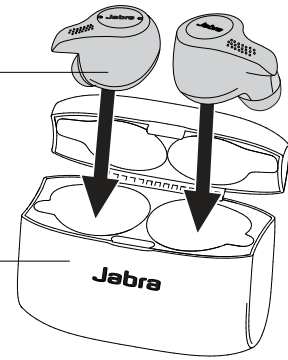

How to charge

5 hours battery

2 recharges on-the-go